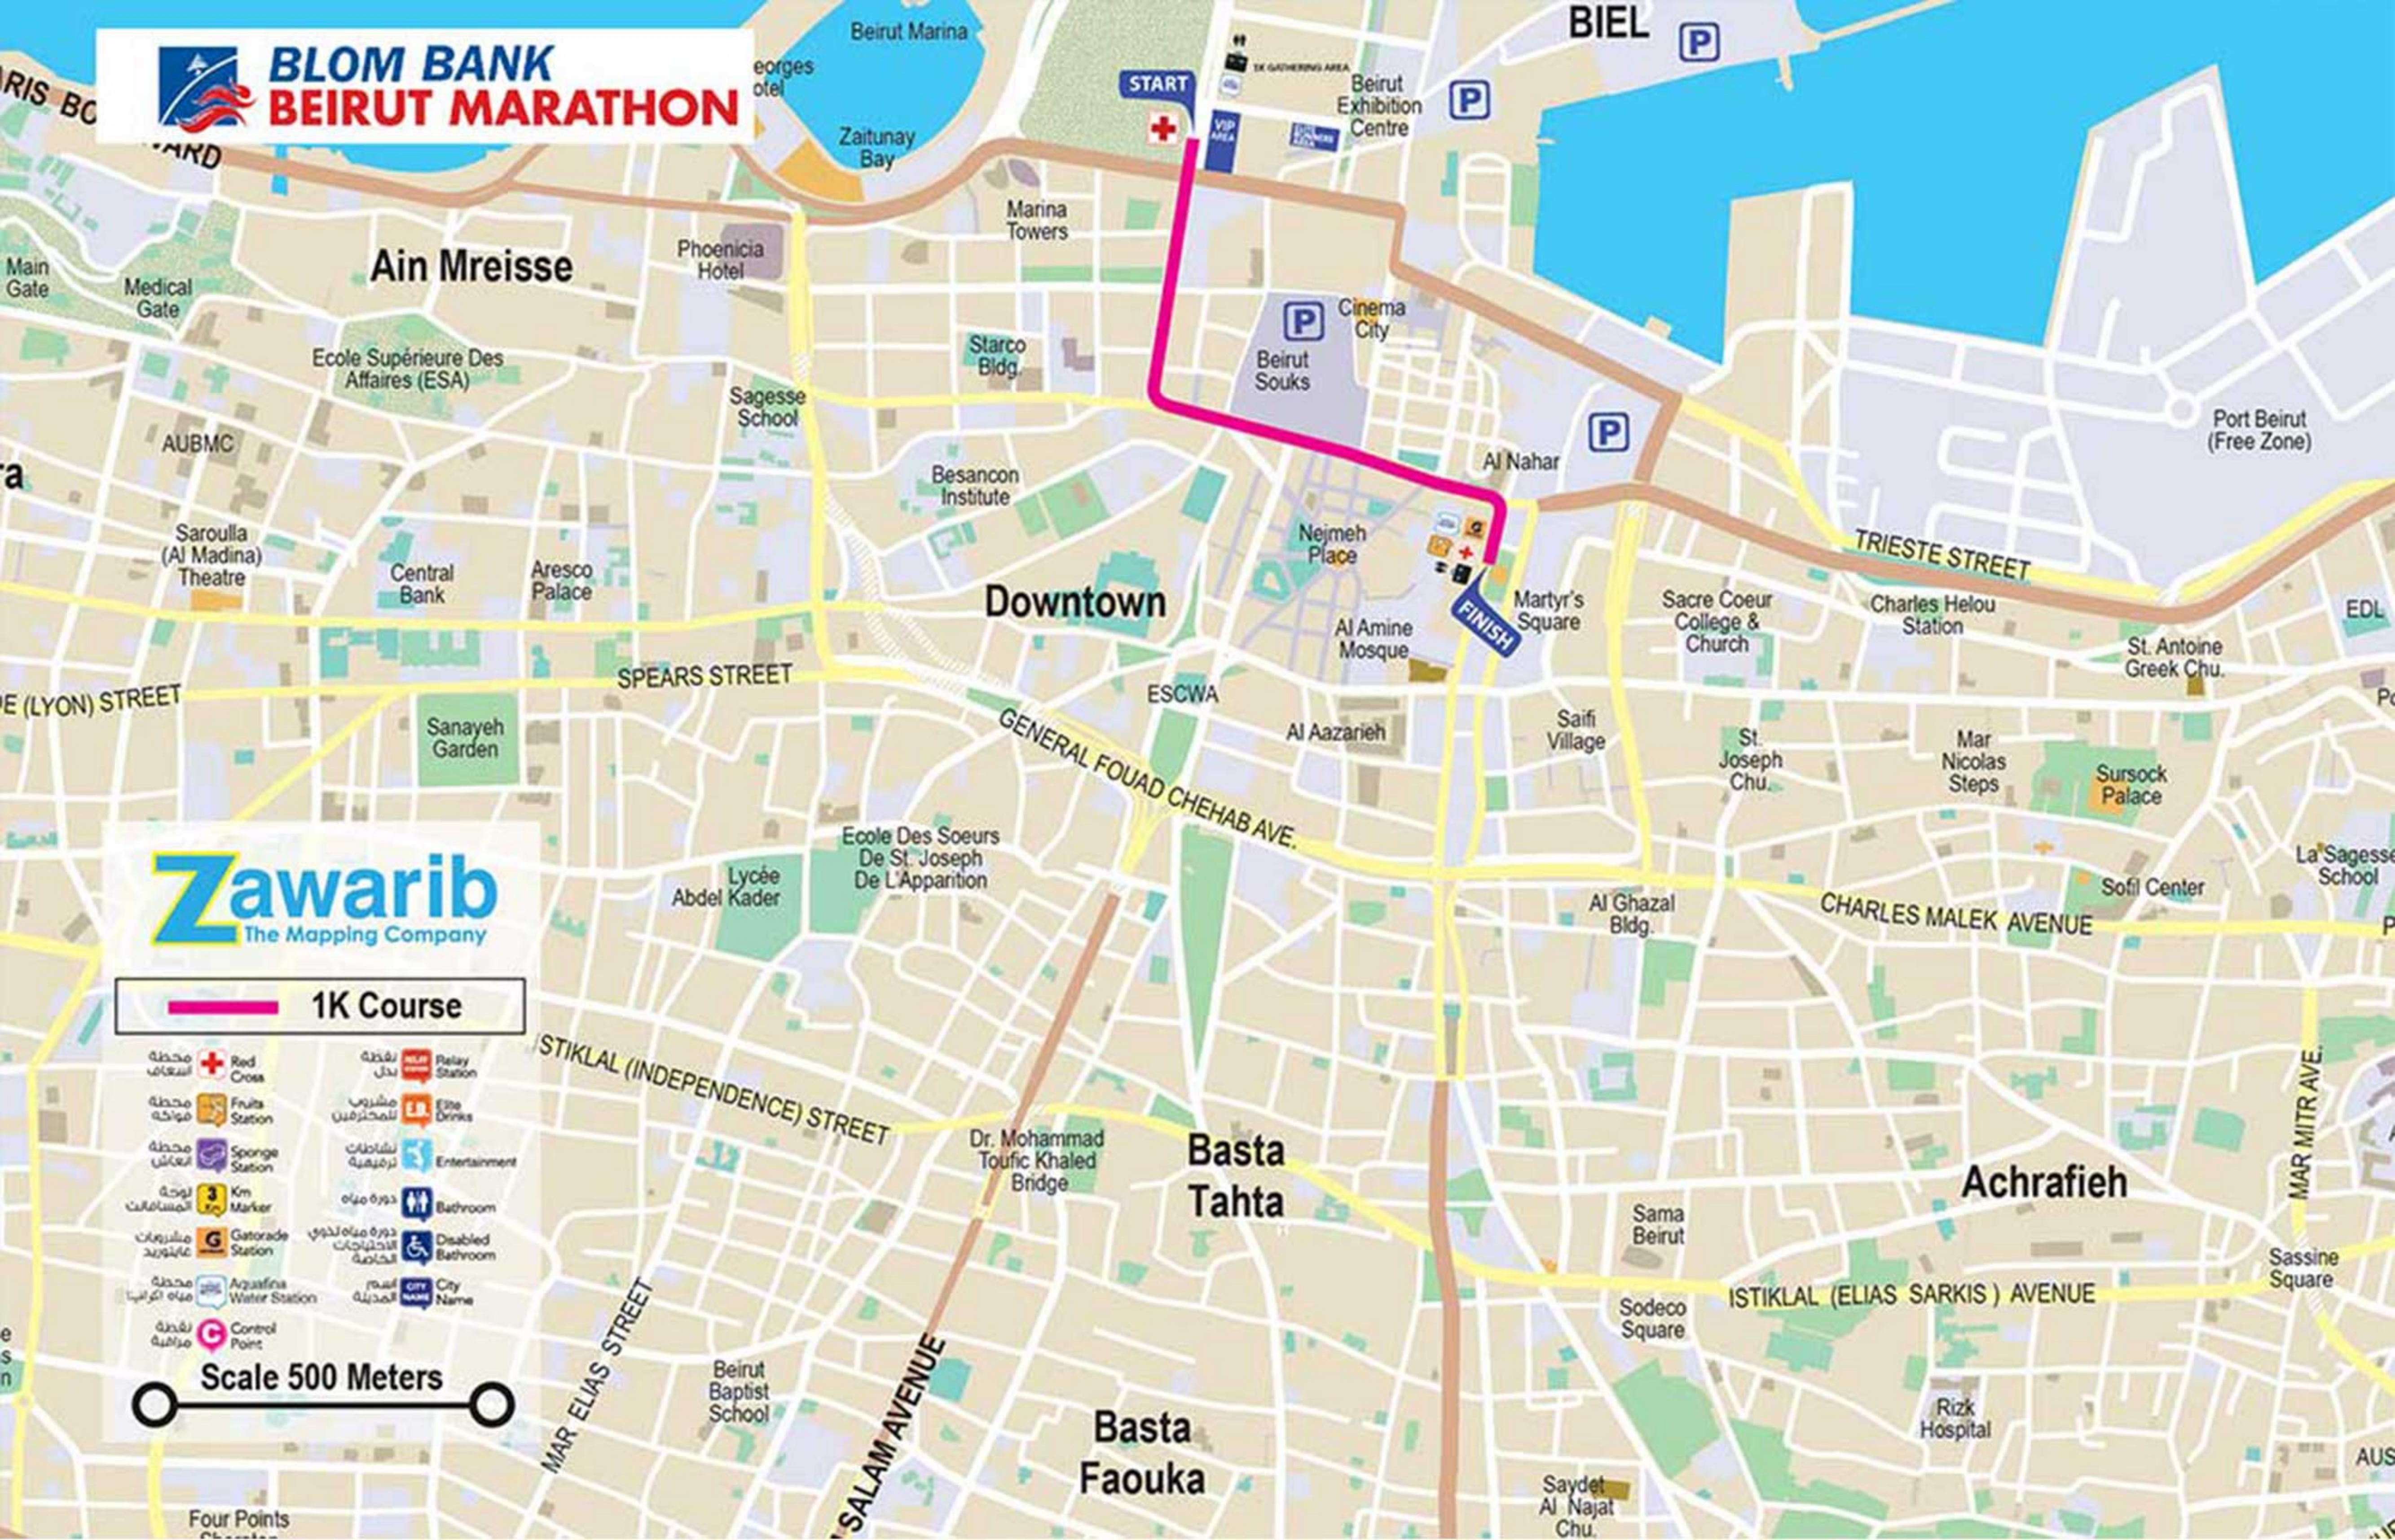

BLOM BANK BEIRUT MARATHON

Zawarib
The Mapping Company

1K Course

- | | |
|------------------------|-------------------|
| Red Cross | Relay Station |
| Fruits Station | Esse Drinks |
| Sponge Station | Entertainment |
| Km Marker | Bathroom |
| Gatorade Station | Disabled Bathroom |
| Aquafina Water Station | City Name |
| Control Point | |

Scale 500 Meters